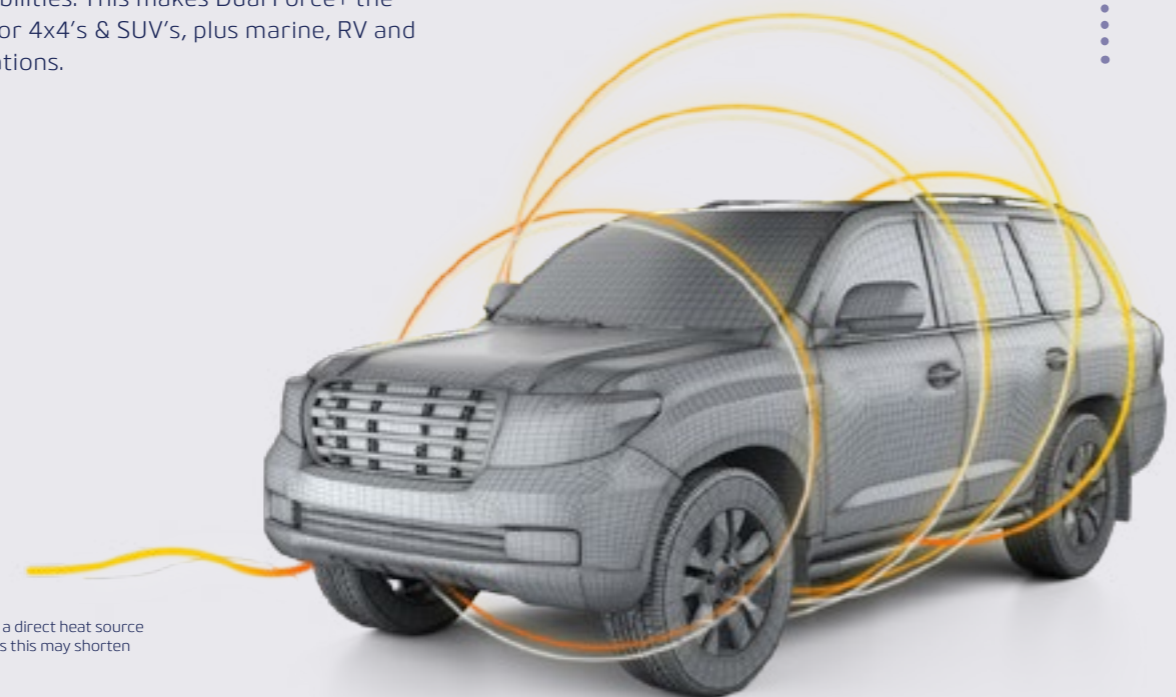

DUAL FORCE+

Century's Dual Force+ is a dual-purpose starting and semi-cycling AGM battery designed for under-bonnet use* in some of the harshest terrains Australia has to offer.

Incorporating the strength and durability needed to provide long lasting power, this cutting edge battery provided superior cyclic life with the added advantage of starting capabilities. This makes Dual Force+ the perfect choice for 4x4's & SUV's, plus marine, RV and camping applications.

* Avoid fitting adjacent to a direct heat source such as a turbocharger, as this may shorten overall battery life.

Dual Force+

Dual Force+

The Century Dual Force+ is the ultimate multi-purpose battery, providing powerful starting and cycling power for 4x4's, SUV's, caravans, deep cycle and marine applications.

With the option of angled fitment and a casing made from polypropylene, Dual Force+ is a strong, insulated and thermoplastic battery built to handle the extreme under-bonnet heat that can be expected during an Australian summer. The Dual Force + has been designed to handle the constant daily pressure and duress that is needed from a battery that provides cycling capabilities.

- ✓ The ultimate dual-purpose AGM battery – capable of engine starting and cycling applications
- ✓ Durable AGM construction with up to 20x greater vibration resistance
- ✓ Up to 4x more cycle life compared to standard automotive batteries
- ✓ Ideal for applications where a dual battery system cannot be fitted